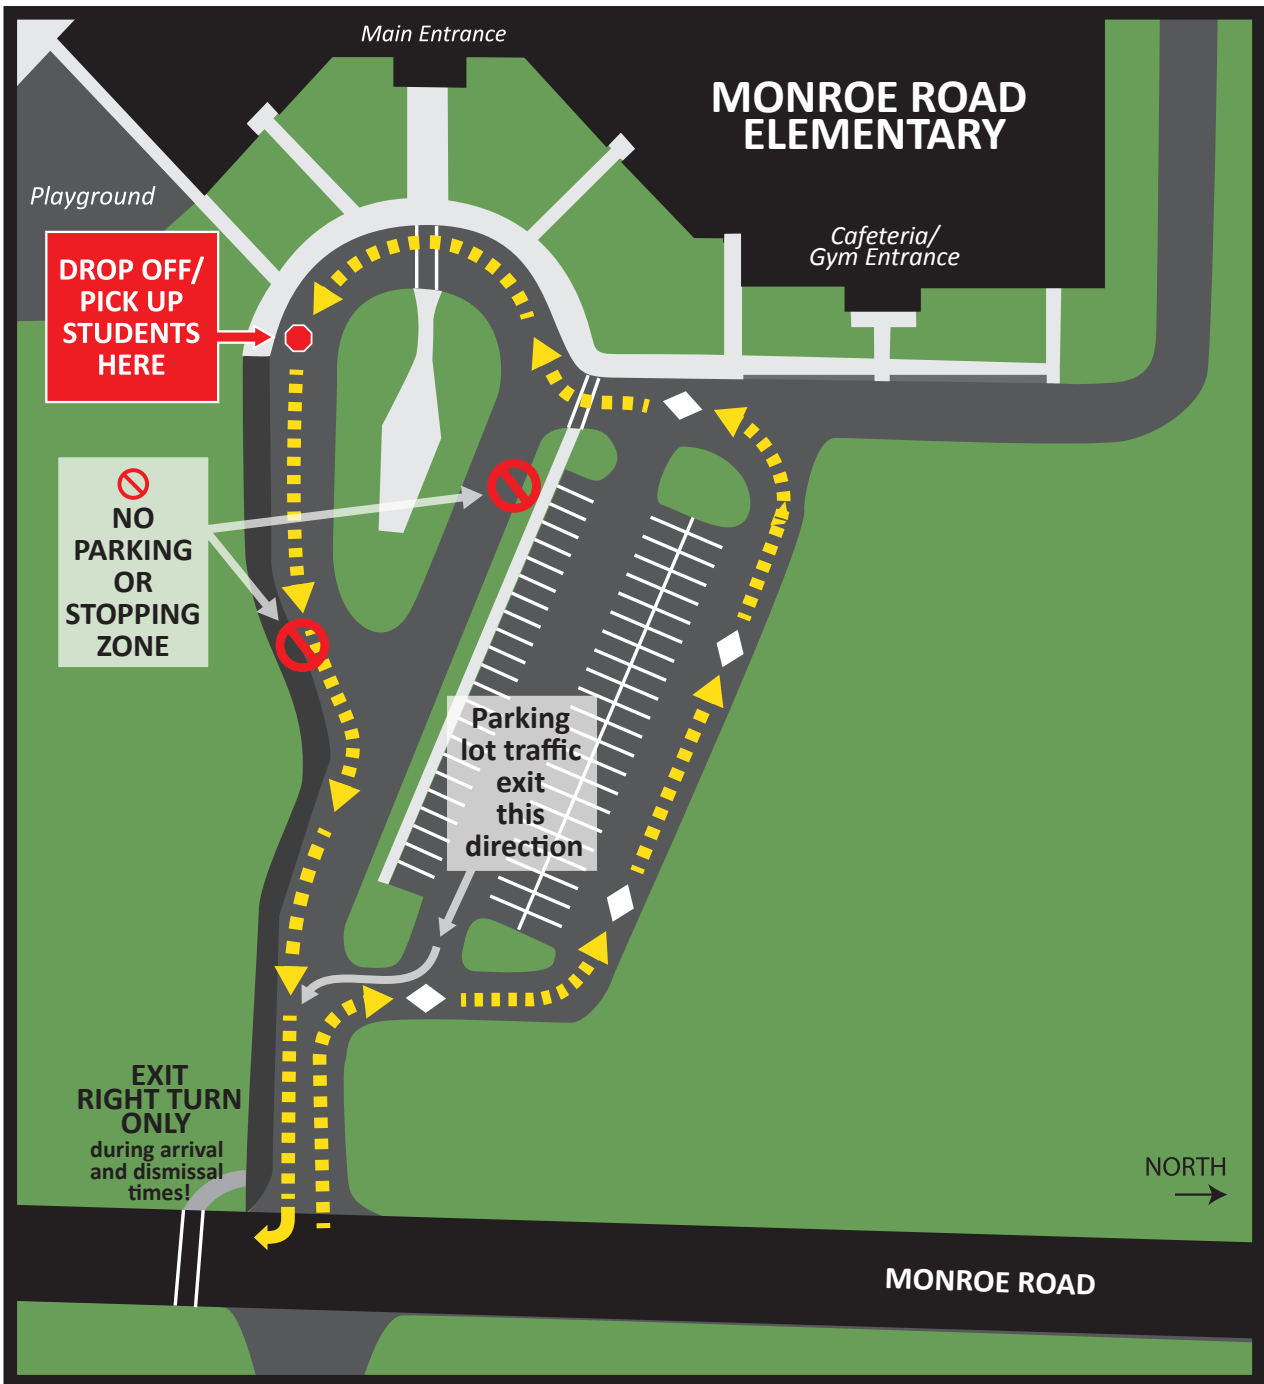

MONROE ROAD ELEMENTARY SCHOOL

Arrival and Dismissal Traffic Flow

← SOUTH
To Sterns Road

NORTH →
To Summerfield, Dean, and Secor Roads

The safety of our students is our priority! Please help us keep them safe by following these instructions for morning drop offs and afternoon pick ups. Please enter and turn right into the parking area. Follow the painted diamonds around northern perimeter of the parking area before entering the front circle area in front of the school. Follow the directions of the staff to proceed forward to the designated pickup area.

Anyone parking should use the parking lot and not park anywhere along the circle or its driveway. To exit from the parking lot, please depart using the exit closest to Monroe Road and not enter the front circle area. Thank you for your cooperation and patience!